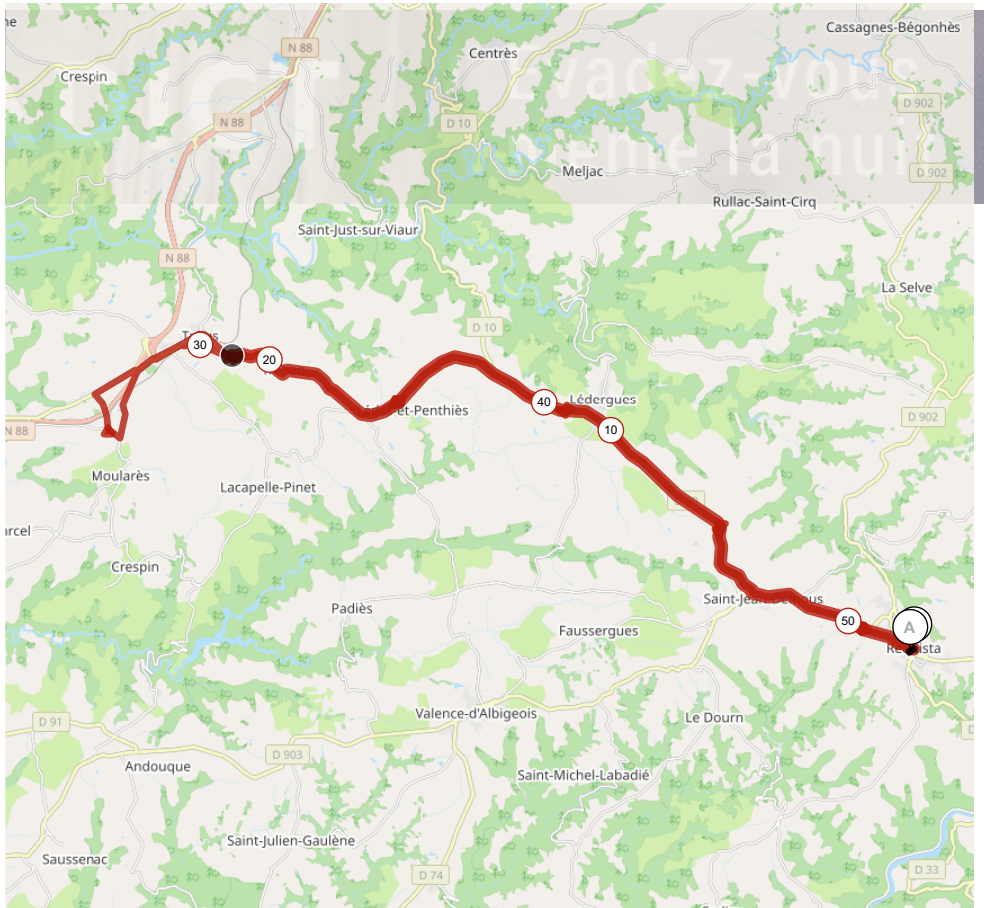

14054362 | Cyclisme - Route | TANUS

Réquista -> Réquista

51.675 km ↑ 438 m ↓ 439 m ▲ 406 m ▼ 567 m

<5% <7% <10% <15% >15%

406m 567m 438m 439m

3 km

Leaflet | Maps © Thunderforest thunderforest.com - Data © [OpenStreetMap](https://openstreetmap.org/) contributors, Geocoding by [Photon](https://photon.stadiamaps.com/), Powered by [GraphHopper](https://graphhopper.com/)