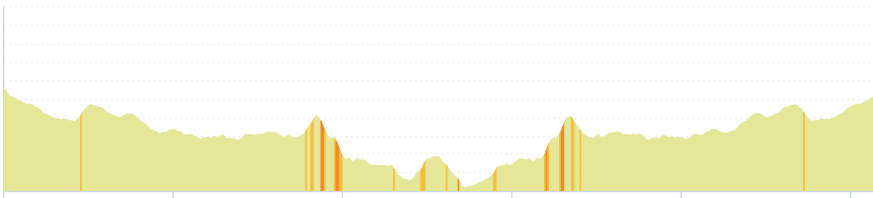

14054362 | Cyclisme - Route | TANUS

Réquista -> Réquista

51.675 km ↑ 438 m ↓ 439 m ▲ 406 m ▼ 567 m

<5% <7% <10% <15% >15%

406m 567m 438m 439m

3 km

Leaflet | Maps © Thunderforest thunderforest.com - Data © [OpenStreetMap](https://openstreetmap.org/) contributors, Geocoding by [Photon](https://photon.stadiamaps.com/), Powered by [GraphHopper](https://graphhopper.com/)